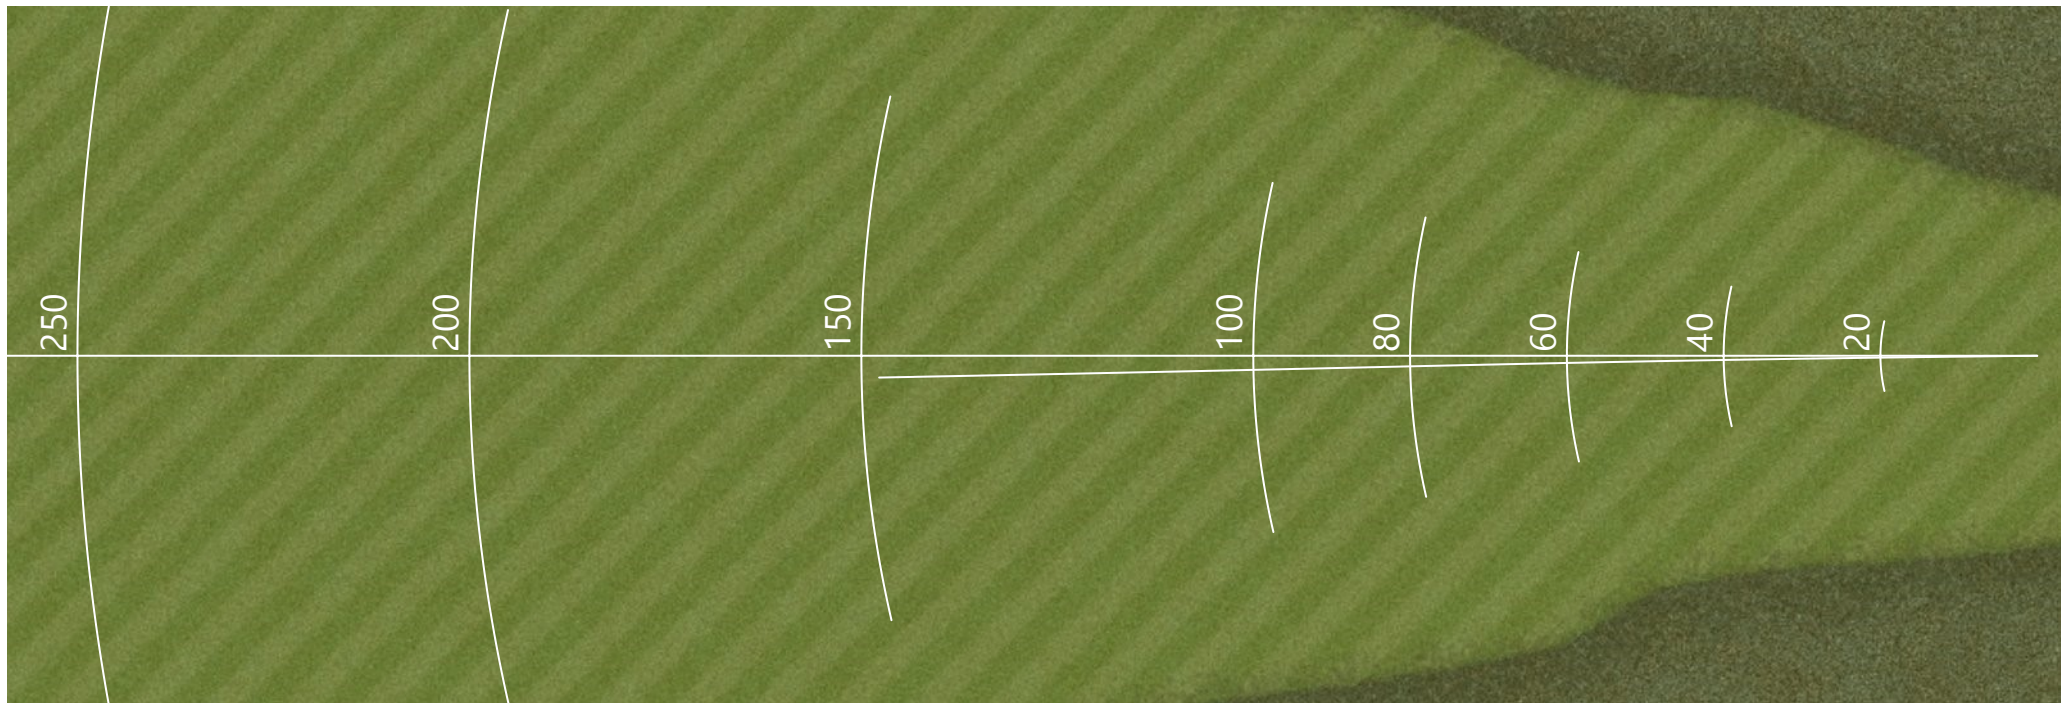

TrackMan Golf

Single Shot Report

Britt Sharrock

Feb 26, 2014

Club: **9i**

Ball: **Hard**

In this report

Trajectory	01
Down the line	02

Trajectory

Britt Sharrock | Feb 26, 2014

01

ATTACK ANG.	CLUB PATH	FACE ANG.	SMASH FAC.	LAUNCH ANG.	CLUB SPEED	SPIN RATE	CARRY	TOTAL	DYN. LOFT
deg	deg	deg		deg	mph	rpm	yds	yds	deg
-4.2	0.7	-1.1	1.28	23.3	83.9	7322	143.3	147.8	30.2

Down the line

Britt Sharrock | Feb 26, 2014

02

Address

Impact

ATTACK ANG.	CLUB PATH	FACE ANG.	SMASH FAC.	LAUNCH ANG.	CLUB SPEED	SPIN RATE	CARRY	TOTAL	DYN. LOFT
deg	deg	deg		deg	mph	rpm	yds	yds	deg
-4.2	0.7	-1.1	1.28	23.3	83.9	7322	143.3	147.8	30.2